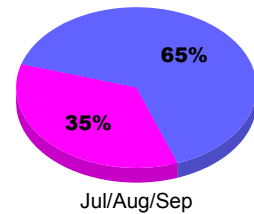

**MEMBERSHIP**

Membership Results  
2010-2011

Membership  
2009-2010

Month	Net Memb Goal	Actual New Memb	Actual Dropped Memb	Gain/Loss of Memb	Gain/Loss of Memb
Jul/Aug/Sep	55	20	-40	-20	-46
<b>Totals</b>	<b>55</b>	<b>20</b>	<b>-40</b>	<b>-20</b>	<b>-46</b>

**Membership Results 2010-2011**

Goal, New, Dropped, Gain/Loss

**Comparison of Membership Gain/Loss**

Current Year Compared to the Previous Year

**Gender Comparison 2010-2011**

Male Female