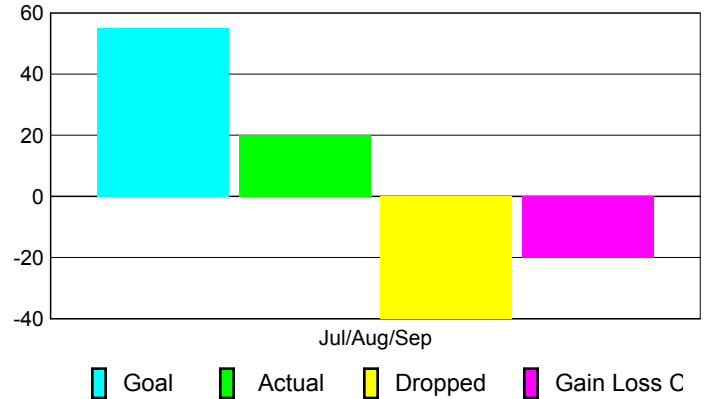

**Club Results 2010-2011**

Goal, New, Dropped, Gain/Loss

**Comparison of Club Gain/Loss**

Current Year Compared to the Previous Year

**YTD Status Quo Clubs 2010-2011**

Status Quo Clubs Compared to Status Quo Members

**MEMBERSHIP**

Membership Results  
2010-2011

Membership  
2009-2010

Month	Net Memb Goal	Actual New Memb	Actual Dropped Memb	Gain/Loss of Memb	Gain/Loss of Memb
Jul/Aug/Sep	55	20	-40	-20	-46
<b>Totals</b>	<b>55</b>	<b>20</b>	<b>-40</b>	<b>-20</b>	<b>-46</b>

**Membership Results 2010-2011**

Goal, New, Dropped, Gain/Loss

**Comparison of Membership Gain/Loss**

Current Year Compared to the Previous Year

**Gender Comparison 2010-2011**

Male Female